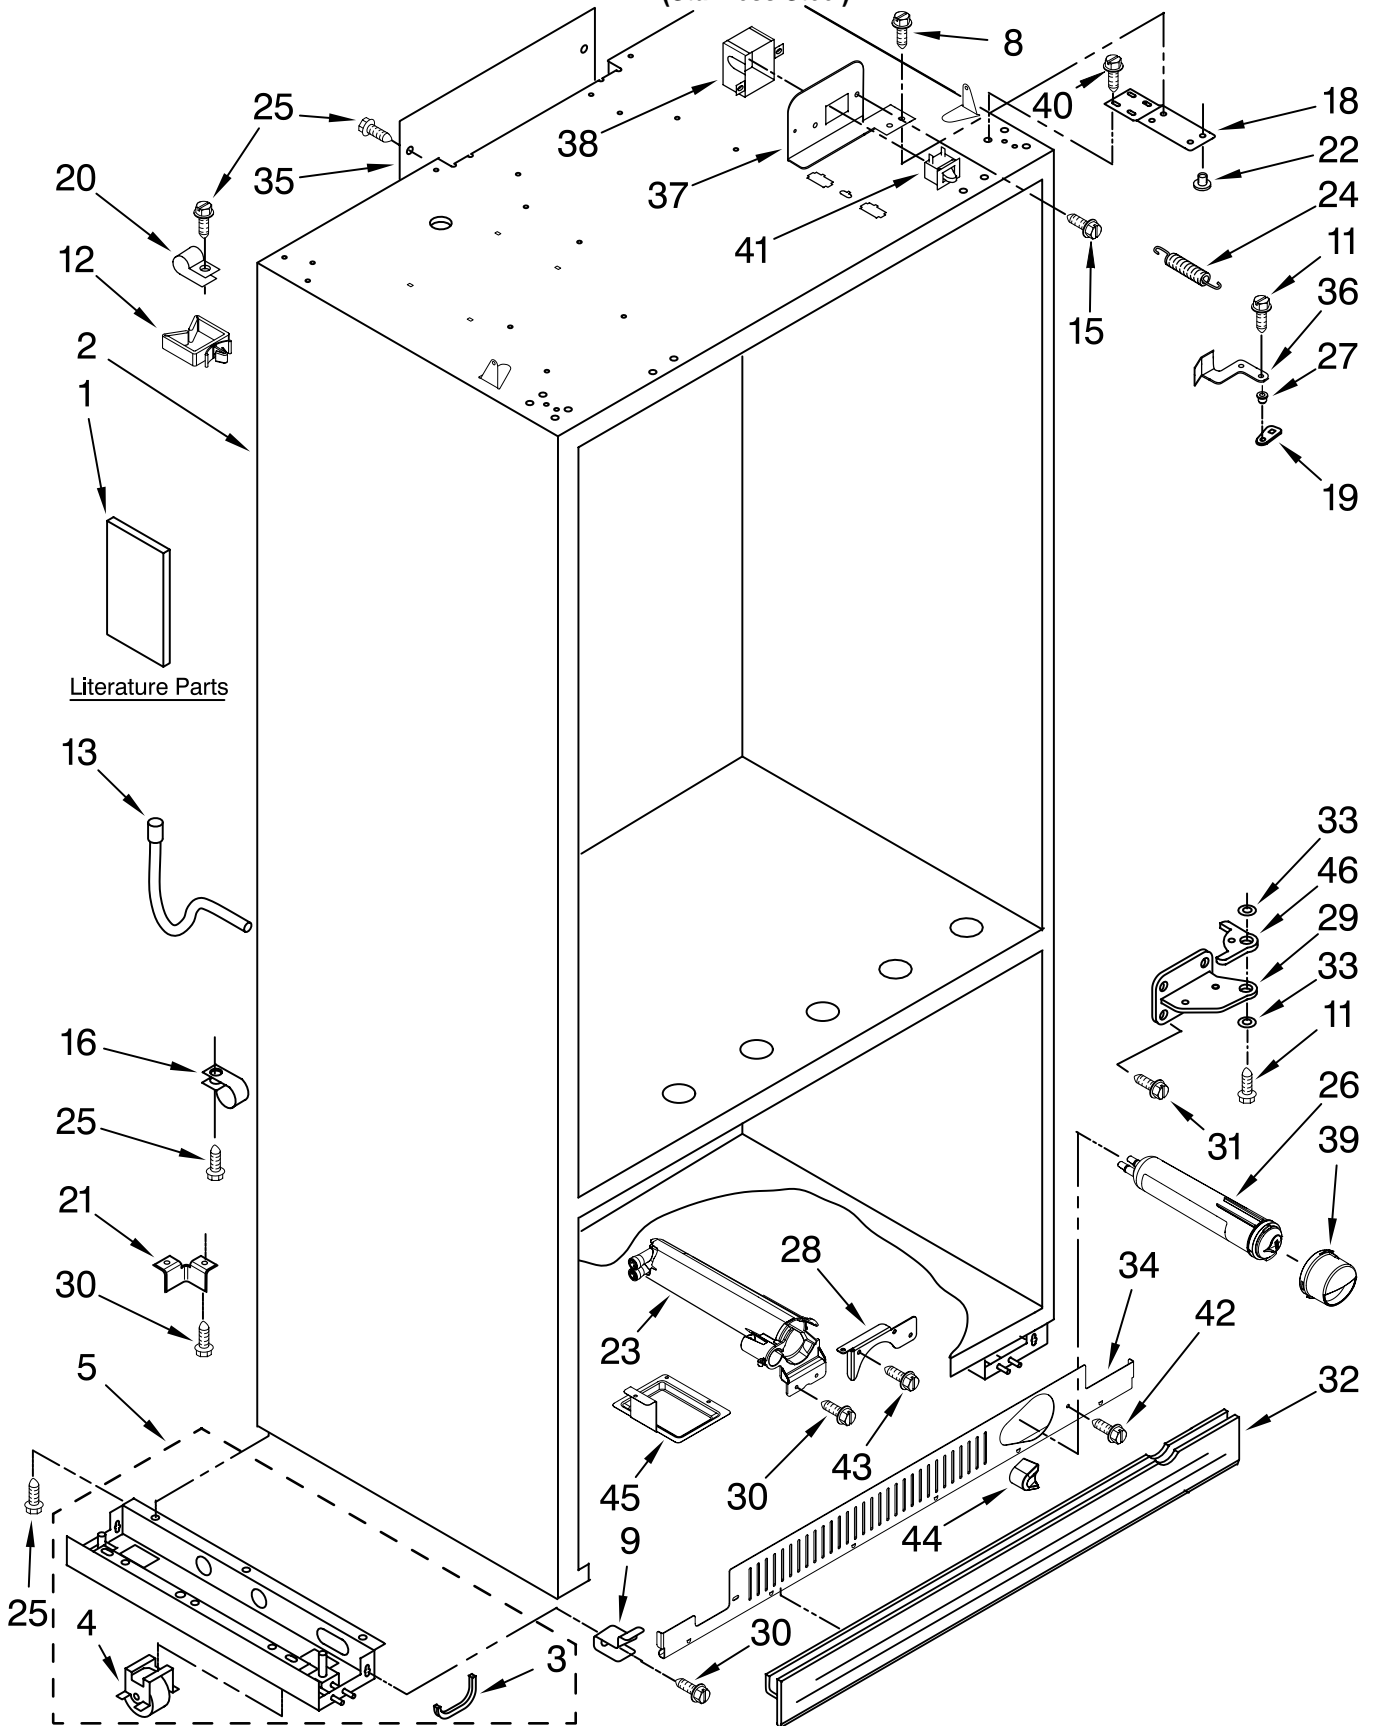

For Model: KBLC36FTS00

(Stainless Steel)

36" BOTTOM MOUNT  
BUILT IN REFRIGERATOR

FOR ORDERING INFORMATION REFER TO PARTS PRICE LIST

# CABINET AND BREAKER TRIM PARTS

For Model: KBLC36FTS00

(Stainless Steel)

Illus. No.	Part No.	DESCRIPTION
1		Breaker, Trim (Not Serviced)
2	W10132472	Cabinet Trim, Right Side
3	1163283	Screw
4	2316686	Cabinet Trim, Bottom
5	486194	Screw
6	2314020	Cabinet Trim, Top
8	2005782	Cover, Hinge
9	2005925	Seal-Trim, Side
10	W10132541	Cabinet Trim, Left Side
11	489464	Screw, 8-18 x 1/2
16	W10121451	Nutsert (4)